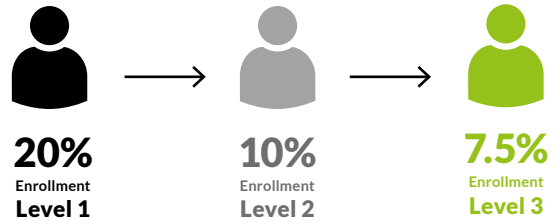

# 5 Ways to Earn

**Retail Commissions + Personal Sales Bonus (paid monthly)**

Earn up to 35% on your sales with Personal Sales Bonuses of up to 10%

**Fast Start Bonus (paid weekly)**

Paid on a newly enrolled Member's first 60 days of Commissionable Sales Volume (CV) in Consultant Kits and LRP orders. Each Enroller must have at least 100PV from loyalty orders, or a Consultant Starter Kit (only counted for in the first month of FS bonus) or \$250 in Retail PV per month.

**Team Growth Bonus (paid monthly)**

Each person within your Team Growth structure of 3 must process an LRP order of at least 100 PV, or a Consultant Starter Kit (only counted for in the first month of TGB) or have \$250 in Retail PV to qualify for the Olive Tree Growth Bonus.