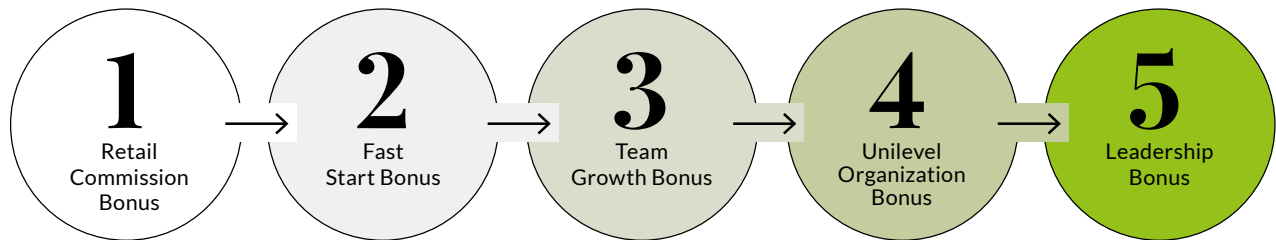

## OUR UNIQUE MODEL

OLIVE TREE PEOPLE Invests in people every day. More than just a company, we're Olive Tree family. Our unique earning model allows Waterless Beauty Consultants to earn income in five ways.

# 5 Ways to Earn

**Retail Commissions + Personal Sales Bonus (paid monthly)**

Earn up to 35% on your sales with Personal Sales Bonuses of up to 10%

**Fast Start Bonus (paid weekly)**

Paid on a newly enrolled Member's first 60 days of Commissionable Sales Volume (CV) in Consultant Kits and LRP orders. Each Enroller must have at least 100PV from loyalty orders, or a Consultant Starter Kit (only counted for in the first month of FS bonus) or \$250 in Retail PV per month.