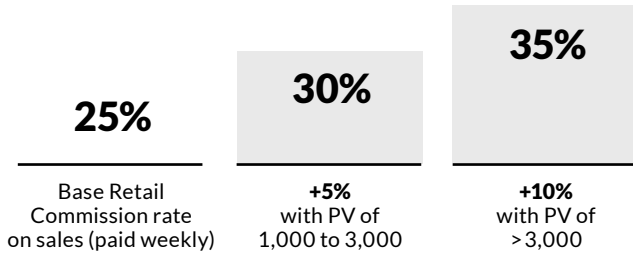

# 5 Ways to Earn

**Retail Commissions + Personal Sales Bonus (paid monthly)**

Earn up to 35% on your sales with Personal Sales Bonuses of up to 10%

**Fast Start Bonus (paid weekly)**

Paid on a newly enrolled Member's first 60 days of Commissionable Sales Volume (CV) in Consultant Kits and LRP orders. Each Enroller must have at least 100PV from loyalty orders, or a Consultant Starter Kit (only counted for in the first month of FS bonus) or \$250 in Retail PV per month.